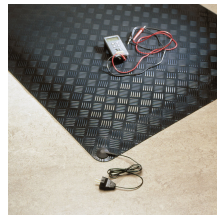

Senso Dial ESD

Tough ESD matting for every environment

- Durable ESD mat for demanding workplaces with excellent all-round safety features.
- Soft foam backing provides exceptional fatigue-relief.
- Patterned rubber top surface provides grip in slippery situations.
- Ramped edges to reduce trips.
- Bespoke sizes and shapes available.
- Rp-p and Rg <math>< 1 \times 10^9 \Omega</math> tested per IEC 61340-4-1.
- Also available as a non-ESD anti-fatigue mat.

Parts

Part Number	Size	Colour	Weight (kg)
SN010010ESD	Special sizes available on request	Black	
SN010005ESD	1 m x 1.5 m	Black	8.25
SN010004ESD	0.6 m x 1 m	Black	3
SN010003CESD	1.2 m x per linear metre	Black	6.6
SN010003ESD	1.2 m x 10 m	Black	66
SN010002CESD	1 m x per linear metre	Black	4.6
SN010002ESD	1 m x 10 m	Black	46

Technical Specifications

Material	SBR/NBR top surface, EPDM foam base
Surface Finish	Deckplate pattern
Product Height	10 mm

Additional Information

Senso Dial ESD Test.jpeg