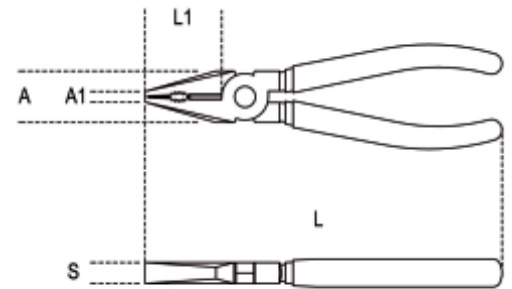

**1150G**
**Heavy duty combination pliers, slip-proof double layer PVC coated handles, industrial finish**

**ISO 5746**
**Features:**

- The decentralized pin increases the lever effect, thereby reducing effort, for powerful cutting capacity

	Art.							
011500066	1150G 160	160	42	1,6	22,0	5,6	10,0	160
011500068	1150G 180	180	46	1,8	25,0	6,3	11,0	250
011500070	1150G 200	200	50	2,0	27,0	7,1	11,5	270
011500072	1150G 220	220	50	2,0	27,0	7,1	11,8	350