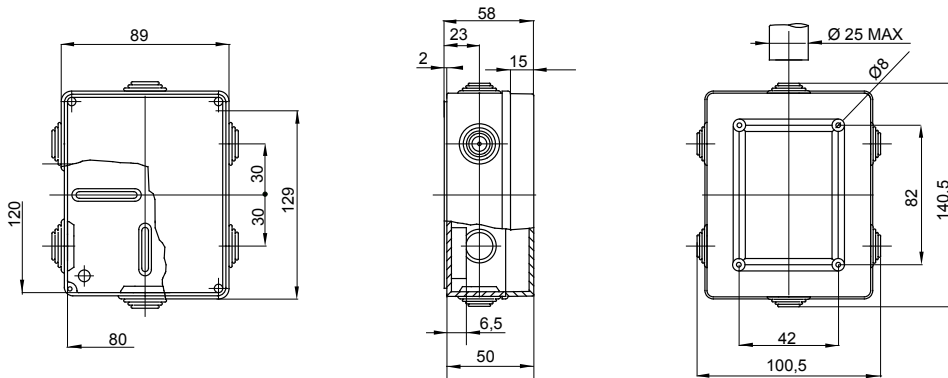

Range 44 CE - Surface-mounting watertight junction boxes in compliance with EN 60670-1 (CEI 23-48) and IEC 60670-22 (CEI 23-94) and made in high-performance technopolymers. The range includes versions with protection degree IP44, IP55, IP56 with smooth walls or with quick entry cable glands and different type of covers: blind / transparent, deep/plain, press-on/screw (in plastic, also 1/4 turn, or in metal). Available in different self-extinguishing materials (up to GWT 960 °C). Suitable for ordinary junctions, for special uses, and for industrial uses.

Insulation class	II (according to IEC 61140 standards)	Colour	Grey RAL 7035
IP degree	IP55	Material	Technopolymer GWPLAST 75
Mechanical resistance	IK08	Internal dim. LxHxD (mm)	120x80x50
Entries No. holes / Ø	6 / 29	Lid screws (no. and type)	4 - Stainless steel
Application	Ordinary junctions	Glow Wire Test	650 °C
Lid	Plain screwed	Operating temperature	-25 +60 °C
Type of material	Halogen-free in compliance with EN 60754-2	Electrocod	02210
Thermo-pressure with ball	85 °C	Torque screws tightening	1 NM
Walls	With cable glands	Accessories for insulation restoring	GW44622

DIMENSIONAL

TECHNICAL SYMBOLOGY

II (according to IEC 61140 standards)

IP

IP55

IK

IK08

GWT