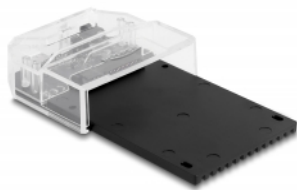

- Android 10.0 or above
- Chrome OS
- Linux Kernel 5.11 or above
- Mac OS 11.2.3 or above
- Windows 8.1/8.1-64/10/10-64/11
- PC or laptop with a free USB Type-A port

Package content

- Docking station
- Cable USB-CT™ male to USB Type-A male, length ca. 80 cm
- Screws
- User manual

Images