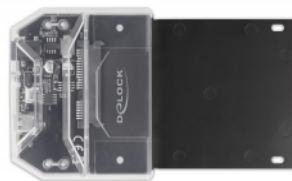

- Android 10.0 or above
- Chrome OS
- Linux Kernel 5.11 or above
- Mac OS 11.2.3 or above
- Windows 8.1/8.1-64/10/10-64/11
- PC or laptop with a free USB Type-A port

Package content

- Docking station
- Cable USB-CT™ male to USB Type-A male, length ca. 80 cm
- Screws
- User manual

Images