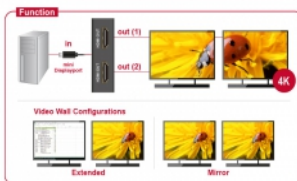

Please Note

The product is a Multi-Stream Transport (MST) hub and supports the extended desktop configuration of DisplayPort 1.2. When Mac OS is used, the same image is displayed on both ports (mirrored), it is not possible to use both ports independently of each other.

30 cm

Item no. 87696

EAN: 4043619876969

Country of origin: Taiwan,
Republic of China

Package: Retail Box

Technical details

- Connectors:
Input: 1 x mini DisplayPort 20 pin male
Output: 2 x HDMI-A 19 pin female
- Chipset: STDP4320
- DisplayPort 1.2a and High Speed HDMI specification
- Active converter, Single- / Multi-Stream Transport Hub (SST / MST)
- Functions: Mirrored or Extended (Windows only)
- Maximum resolution (depending on the system and the connected hardware):
DisplayPort 1.1 or 1.2 Single-Stream Transport (SST):
up to 1920 x 1080 @ 60 Hz (mirror)
DisplayPort 1.2 Multi-Stream Transport (MST):
up to 3840 x 2160 @ 30 Hz (mirror or extended)
- Supports 3D displays
- Supports HDCP 1.3
- Supports Eyefinity / Single Large Surface (SLS)
- Audio input formats: 7.1 channel up to 192 kHz sample rate
- Metal housing
- Colour: black
- Cable length without connectors: ca. 30 cm
- Dimensions (LxWxH): ca. 100 x 67 x 23 mm

System requirements

- Mac OS 10.12 or above
- Windows 7/7-64/8.1/8.1-64/10/10-64
- A free mini DisplayPort female

Package content

- Mini DisplayPort Splitter
- User manual

Images

General

Specification:	DisplayPort 1.2a HDMI 1.4
----------------	------------------------------

Interface

Output:	2 x HDMI-A female
Input:	1 x mini DisplayPort 20 pin male

Technical characteristics

Chipset:	Kinetic STDP4320
Maximum screen resolution:	3840 x 2160 @ 30 Hz

Physical characteristics

Housing material:	metal
Cable length incl. connectors:	30 cm
Length:	100 mm
Width:	67 mm
Height:	23 mm
Colour:	black