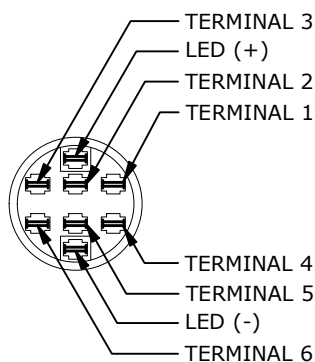

SWITCH	WIRE	LENGTH
SW1-1	WIRE, 22 AWG AWM UL1007, YELLOW	140.0 [5.5 in]
SW1-2	WIRE, 22 AWG AWM UL1007, BLUE	140.0 [5.5 in]
SW1-3	WIRE, 22 AWG AWM UL1007, GREEN	140.0 [5.5 in]
SW1-4	WIRE, 22 AWG AWM UL1007, PURPLE	140.0 [5.5 in]
SW1-5	WIRE, 22 AWG AWM UL1007, ORANGE	140.0 [5.5 in]
SW1-6	WIRE, 22 AWG AWM UL1007, WHITE	140.0 [5.5 in]
SW1- (+)	WIRE, 22 AWG AWM UL1007, RED	140.0 [5.5 in]
SW1- (-)	WIRE, 22 AWG AWM UL1007, BLACK	140.0 [5.5 in]

- NOTE:
1. ALL DIMENSIONS IN MM [INCH]
 2. GENERAL TOLERANCE: X.X = ± 0.4
X.XX = ± 0.25
 3. MATES WITH THE PV4 SERIES DPDT ILLUMINATED SWITCHES.

B	24777	WIRE LEADS STRIPPED AND TINNED	2/26/21	JM
A	23863	NEW RELEASE	4/22/19	MJR
REV	PCR NO	DESCRIPTION	DATE	BY