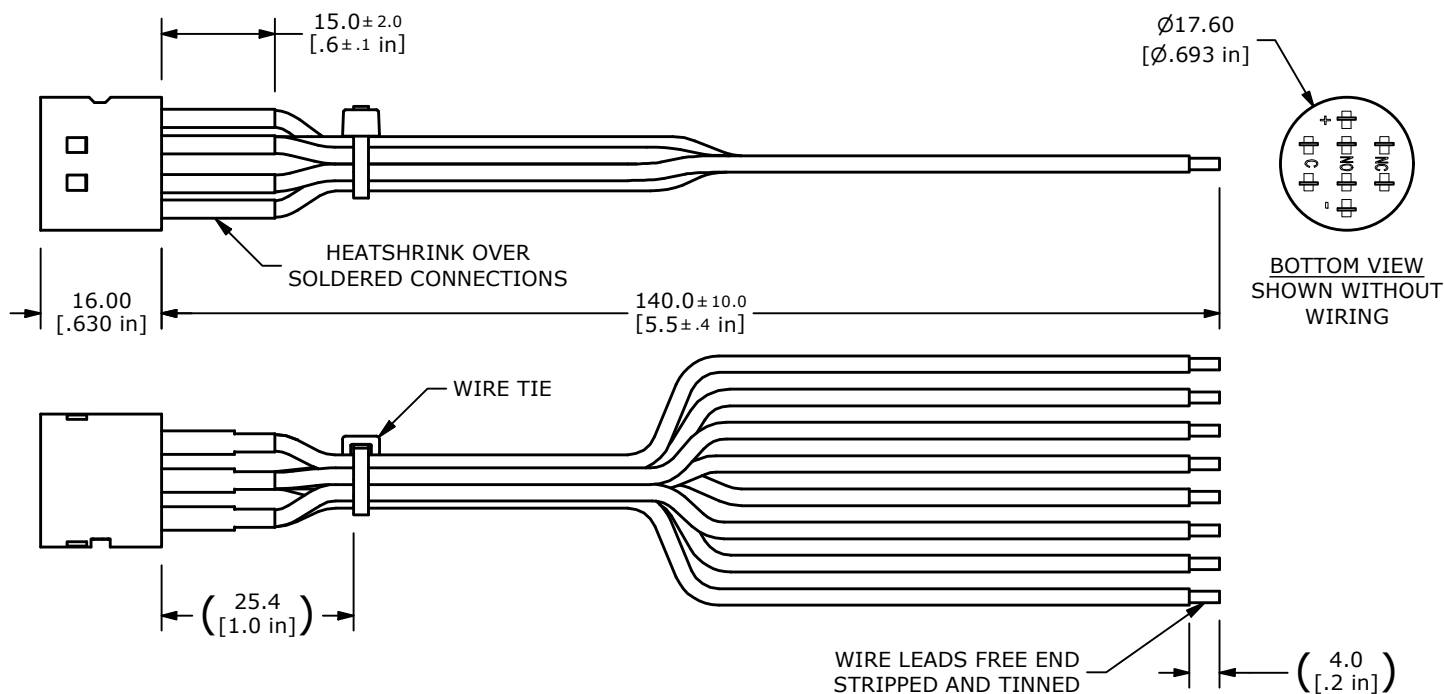

SWITCH	WIRE	LENGTH
SW1-1	WIRE, 22 AWG AWM UL1007, YELLOW	140.0 [5.5 in]
SW1-2	WIRE, 22 AWG AWM UL1007, BLUE	140.0 [5.5 in]
SW1-3	WIRE, 22 AWG AWM UL1007, GREEN	140.0 [5.5 in]
SW1-4	WIRE, 22 AWG AWM UL1007, PURPLE	140.0 [5.5 in]
SW1-5	WIRE, 22 AWG AWM UL1007, ORANGE	140.0 [5.5 in]
SW1-6	WIRE, 22 AWG AWM UL1007, WHITE	140.0 [5.5 in]
SW1- (+)	WIRE, 22 AWG AWM UL1007, RED	140.0 [5.5 in]
SW1- (-)	WIRE, 22 AWG AWM UL1007, BLACK	140.0 [5.5 in]

- NOTE:
1. ALL DIMENSIONS IN MM [INCH]
 2. GENERAL TOLERANCE: X.X = ± 0.4
X.XX = ± 0.25
 3. MATES WITH THE PV4 SERIES DPDT ILLUMINATED SWITCHES.

B	24777	WIRE LEADS STRIPPED AND TINNED	2/26/21	JM
A	23863	NEW RELEASE	4/22/19	MJR
REV	PCR NO	DESCRIPTION	DATE	BY

TITLE PVP4WD3				
SCALE 1:1	DATE 4/22/2019	DR MJR	DWG 52-PVP4WD3	REV B

THE INFORMATION CONTAINED IN THIS DOCUMENT IS PROPRIETARY TO E-SWITCH AND IS NOT TO BE COPIED OR TRANSFERRED