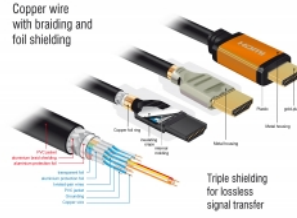

Perfect sound with eARC support

The Delock HDMI cable supports Enhanced ARC (eARC). This allows HDMI devices such as Blu-ray players to be connected directly to the TV. The uncompressed audio signals are then transmitted directly and lossless to the connected sound system via the audio return channel.

Item no. 86987

EAN: 4043619869879

Country of origin: China

Package: Retail Box

Technical details

- Connectors:
 - 1 x HDMI-A 19 pin male >
 - 1 x HDMI-A 19 pin male
- Cable gauge:
 - 30 AWG data line
 - 28 AWG power line
- Cable diameter: ca. 7.3 mm
- Copper conductor
- Triple shielded cable
- Contacts gold-plated
- Transmission of audio and video signals

- Data transfer rate up to 48 Gbps
 - Resolution up to:
 - 7680 x 4320 @ 60 Hz
 - 5120 x 2880 @ 120 Hz
 - 3840 x 2160 @ 240 Hz(depending on the system and the connected hardware)
 - 3D support: up to 3840 x 2160 @ 120 Hz
(depending on the system and the connected hardware)
 - Supports the 21:9 cinema aspect ratio
 - Supports 1080p HFR (High Frame Rate) 3D
 - Supports colour sampling in 4:4:4, 4:2:2 and 4:2:0 format
 - Supports Display Stream Compression 1.2 (DSC)
 - Supports Dolby® Vision
 - Supports Dynamic HDR
 - Supports Game Mode VRR
 - Supports eARC
 - Up to 32 audio channels for speakers
 - Up to 1536 kHz audio sampling rate
 - Supports Dolby® TrueHD and DTS-HD Master Audio™
 - Supports dynamic adjustment of lip synchronicity for audio / video delays
 - Supports CEC 2.0 control commands
 - Colour: black / gold
 - Length incl. connectors (L): ca. 3 m
-

System requirements

- A free HDMI interface
-

Package content

- High Speed HDMI cable

Images

General

Specification:	Dolby® Vision Dynamic HDR HDMI 2.1
Style:	both sides identical

Interface