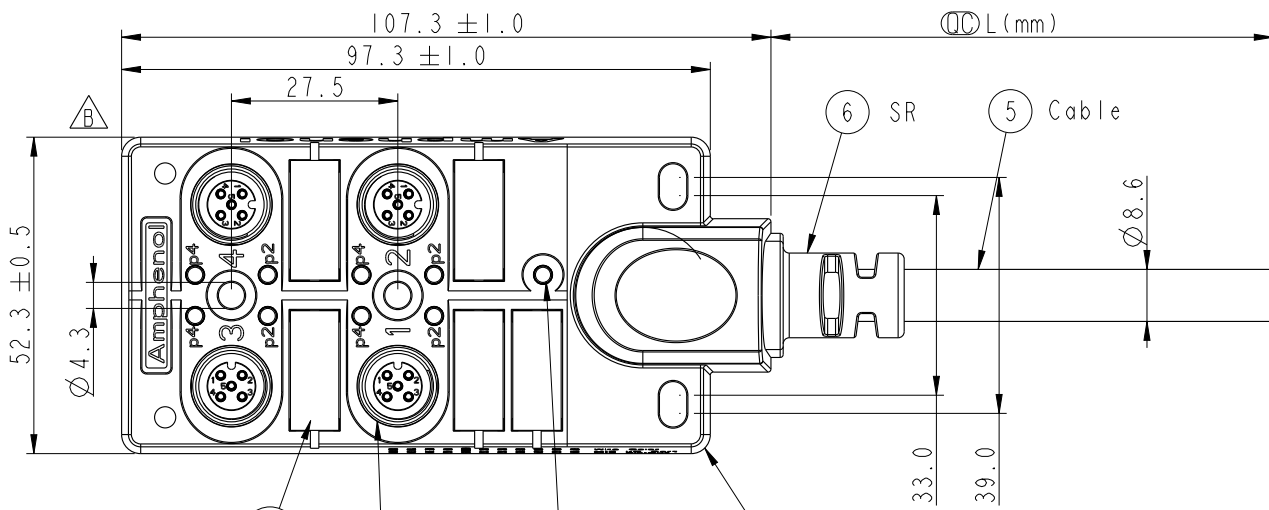

REV.	ECN NO.	DATE	SIGN	DESCRIPTION
B	C231254	2023-09-25	Wenxiang	△X2

DB12-5A4CAB-DPS7BXX  
 XX:01~99Meters  
 01:01Meter  
 05:05Meter  
 10:10Meter  
 15:15Meter  
 20:20Meter  
 30:30Meter  
 Cable Length(L):01~99Meters

Note:  
 Electrical:  
 \* Voltage: 10~30V DCMax.  
 \* Current per Port: 4A  
 \* Current Sum Max.: 12A  
 \* Power indicator: 1\*LED, Green  
 \* Function Indicator: 8 \* LED Yellow  
 \* Sensor Connections: M12\*1, 5-pole Female  
 \* Switching Output: PNP

Mechanical :  
 \* Connector Housing Material: PA66,Nylon+GF  
 \* Box Material: PBT+PC  
 \* Contact Material: Copper Alloy  
 \* Contact Finish: Gold plated  
 \* No. of Ports: 4  
 \* Style: M12\*1  
 \* Mounting type: 2 \* M4  
 \* Cable: UL20549 8C\*0.34mm^2+3C\*1.0mm^2  
 PUR Jacket, OD=8.6mm, Black.  
 \* Cable Length Tolerance: 01M: ±40mm  
 02~05M: ±60mm  
 06~10M: ±100mm  
 11~30M: ±200mm  
 31~99M: ±500mm

Environmental:  
 \* Operating Temperature : -20°C~+80°C  
 \* Waterproof Rate: IP67 (Unmated)  
 \* Oil Resistant

UNIT:mm		
TOLERANCE	.X ±0.25	
	.XX ±0.1	
	.XXX ±0.05	
ANGLES	±1°	

TITLE M12 Distribution Box 4Port, CABLE			
SCALE 4:5	SIZE A4	SHEET 1 OF 2	
REV. B	WC-REV. A.5	☉: Inspection item	