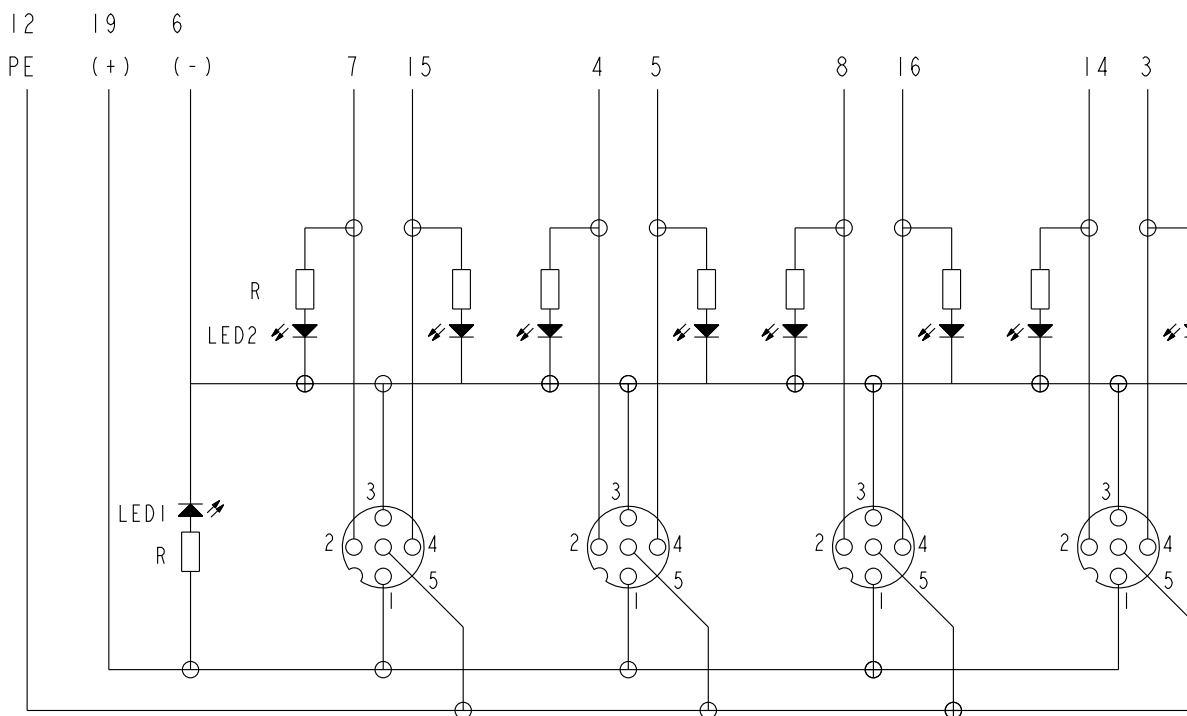

Mechanical :  
 \* Connector Housing Material: PA66,Nylon+GF  
 \* Box Material: PBT+PC  
 \* Contact Material: Copper Alloy  
 \* Contact Finish: Gold plated  
 \* No. of Ports: 4  
 \* Style: M12\*1  
 \* Mounting type: 2 \* M4  
 \* Cable: UL20549 8C\*0.34mm^2+3C\*1.0mm^2  
 PUR Jacket, OD=8.6mm, Black.  
 \* Cable Length Tolerance: 01M: ±40mm  
 02~05M: ±60mm  
 06~10M: ±100mm  
 11~30M: ±200mm  
 31~99M: ±500mm

Environmental:  
 \* Operating Temperature : -20°C~+80°C  
 \* Waterproof Rate: IP67 (Unmated)  
 \* Oil Resistant

UNIT:mm		
TOLERANCE	.X ±0.25	
	.XX ±0.1	
	.XXX ±0.05	
ANGLES	±1°	

TITLE M12 Distribution Box 4Port, CABLE			
SCALE 4:5	SIZE A4	SHEET 1 OF 2	
REV. B	WC-REV. A.5	☉: Inspection item	

# Schematic Diagram

Parts  
 LED1: Green  
 LED2: Yellow  
 R: Resistor

M12

I/O Ports  
 Pin1: +V  
 Pin2: NC  
 Pin3: -V  
 Pin4: NO  
 Pin5: PE

M12 I/O Ports

16	3	4	Yellow
15	1	4	White
14	4	2	Violet
8	3	2	Black
7	1	2	Pink
5	2	4	Green
4	2	2	Red
3	4	4	Gray
19(+V)	1-4	1	Brown
6(-V)	1-4	3	Blue
12(PE)	1-4	5	Green/yellow
Wire	Port	M12 Pin	Wire Color