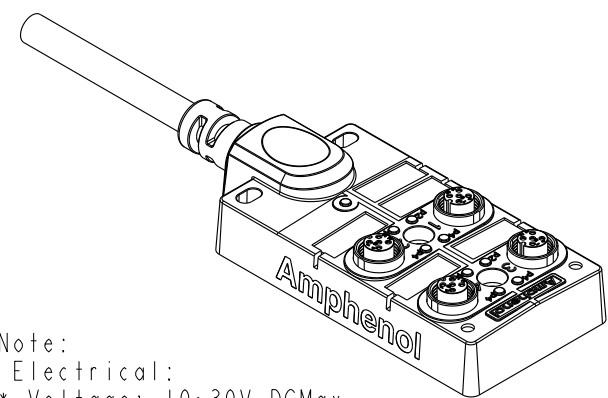

REV.	ECN NO.	DATE	SIGN	DESCRIPTION
B	C231254	2023-09-25	Wenxiang	△X2

DB12-5A4CAB-DPS7BXX  
 XX:01~99Meters  
 01:01Meter  
 05:05Meter  
 10:10Meter  
 15:15Meter  
 20:20Meter  
 30:30Meter  
 Cable Length(L):01~99Meters

Note:  
 Electrical:  
 \* Voltage: 10~30V DCMax.  
 \* Current per Port: 4A  
 \* Current Sum Max.: 12A  
 \* Power indicator: 1\*LED, Green  
 \* Function Indicator: 8 \* LED Yellow  
 \* Sensor Connections: M12\*1, 5-pole Female  
 \* Switching Output: PNP

Mechanical :  
 \* Connector Housing Material: PA66,Nylon+GF  
 \* Box Material: PBT+PC  
 \* Contact Material: Copper Alloy  
 \* Contact Finish: Gold plated  
 \* No. of Ports: 4  
 \* Style: M12\*1  
 \* Mounting type: 2 \* M4  
 \* Cable: UL20549 8C\*0.34mm^2+3C\*1.0mm^2  
 PUR Jacket, OD=8.6mm, Black.  
 \* Cable Length Tolerance: 01M: ±40mm  
 02~05M: ±60mm  
 06~10M: ±100mm  
 11~30M: ±200mm  
 31~99M: ±500mm