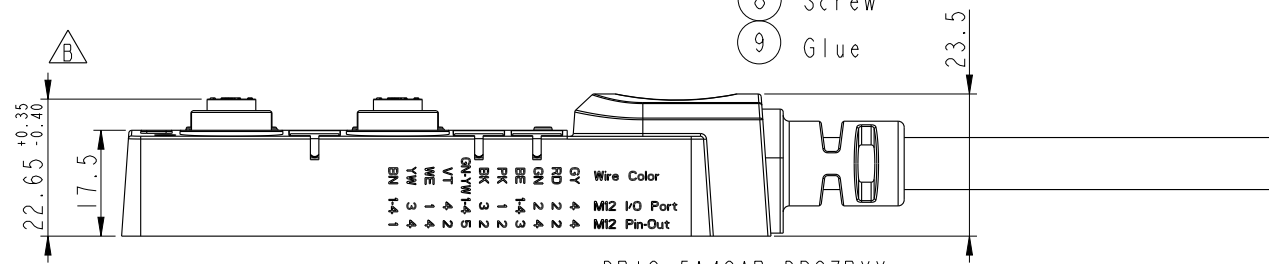

REV.	ECN NO.	DATE	SIGN	DESCRIPTION
B	C231254	2023-09-25	Wenxiang	△X2

DB12-5A4CAB-DPS7BXX  
 XX:01~99Meters  
 01:01Meter  
 05:05Meter  
 10:10Meter  
 15:15Meter  
 20:20Meter  
 30:30Meter  
 Cable Length(L):01~99Meters

Note:  
 Electrical:  
 \* Voltage: 10~30V DCMax.  
 \* Current per Port: 4A  
 \* Current Sum Max.: 12A  
 \* Power indicator: 1\*LED, Green  
 \* Function Indicator: 8 \* LED Yellow  
 \* Sensor Connections: M12\*1, 5-pole Female  
 \* Switching Output: PNP

Environmental:  
 \* Operating Temperature : -20°C~+80°C  
 \* Waterproof Rate: IP67 (Unmated)  
 \* Oil Resistant

UNIT:mm		
TOLERANCE	.X ±0.25	
	.XX ±0.1	
	.XXX ±0.05	
ANGLES	±1°	

TITLE M12 Distribution Box 4Port, CABLE			
SCALE 4:5	SIZE A4	SHEET 1 OF 2	
REV. B	WC-REV. A.5	☉: Inspection item	