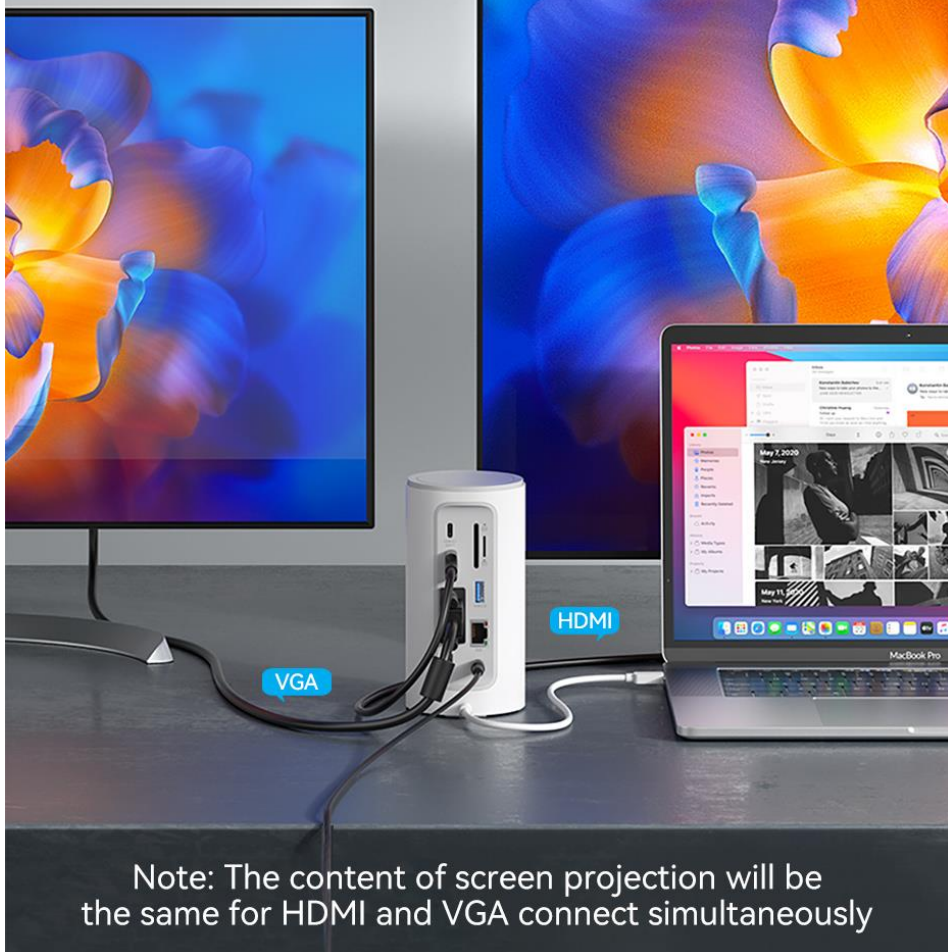

HDMI+VGA Double Video Ports

HDMI+VGA ports connect to TV, projector, monitor for large screen office, meeting and entertainment

Supported resolution
HDMI 4K@30Hz

Supported resolution
VGA 1080P@60Hz

Simultaneous output
1080P@60Hz

Note: The content of screen projection will be the same for HDMI and VGA connect simultaneously