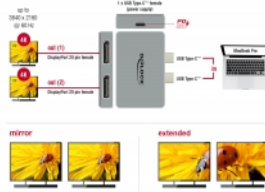

Item no. 64001

EAN: 4043619640010

Country of origin: China

Package: Retail Box

Technical details

- Connectors:
 - 2 x USB Type-C™ male
 - 2 x DisplayPort female
 - 1 x USB Type-C™ female (power supply)
- Resolution up to 3840 x 2160 @ 60 Hz (depending on the system and the connected hardware)
- Transmission of audio and video signals
- Functions: Mirrored or Extended
- USB Power Delivery (PD) 3.0
- Metal housing

- Rubberized bottom
- Colour: grey
- Dimensions (LxWxH): ca. 62 x 40 x 11 mm

System requirements

- MacBook Pro with two adjacent Thunderbolt™ 3 ports

Package content

- Adapter
- User manual

Images

Interface