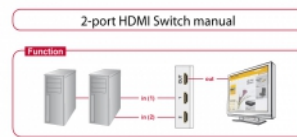

1. It can be connected two computers with HDMI port to one monitor, TV or projector etc. with HDMI input port. By using the button, it can be selected which device should display the signal.

2. It can be connected one computer with HDMI port to two displays and selected the monitor which should display the signal by using the button. (Simultaneous output to multiple screens is not possible)

Item no. 87663

EAN: 4043619876631

Country of origin: China

Package: Retail Box

Technical details

- Connectors:
 - Function 1**
Input: 2 x HDMI female
Output: 1 x HDMI female
 - Function 2**
Input: 1 x HDMI female
Output: 2 x HDMI female
- 2 mechanical buttons
- Resolution up to 3840 x 2160 @ 60 Hz
(depending on the system and the connected hardware)
- Supports audio and video signals
- Plastic housing
- No external power supply needed
- Dimensions (LxWxH): ca. 112 x 68 x 29 mm (without button)
- Colour: grey / black

System requirements

- PC or laptop with a free HDMI port
- HDMI connection cables

Package content

- Switch
- User manual

Images

Interface

Output:	HDMI female
Input:	HDMI female

Technical characteristics