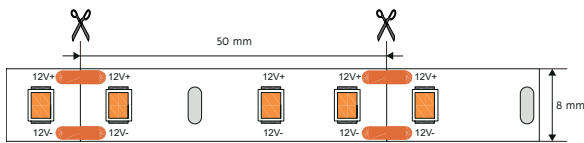

LED ARRANGEMENT ON THE TAPE

WHITE LIGHT NAMES AND CCT

Shades of white light and their names		
2300 K	Ultrawarm	Warm light perfect for home comfort
2700 K	Sunrise	Very warm light creating a cozy atmosphere
3000 K	Warm white	Warm light perfect for home comfort
3500 K	Ultrawarm	A subtle balance between warm and neutral light
4000 K	Moonlight, neutral white	Neutral light conducive to concentration
5000 K	Daylight, cold white	Bright, cool light that enlivens the space
6000 K	Coolwhite	Cool, intense light resembling daylight