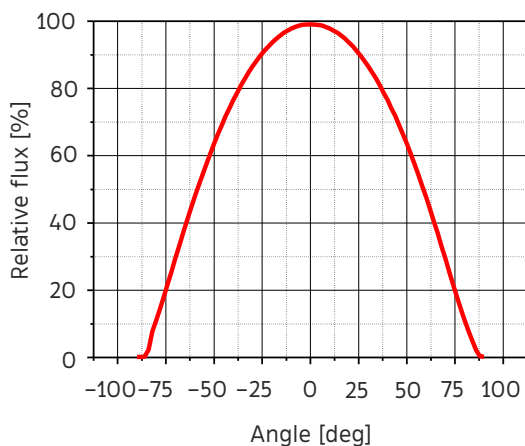

LIGHT EMISSION ANGLE

AVAILABLE VARIANTS

Variant	Model	Correlated color temperature (CCT)
ELS-0512	ELS-0512-30K20	3000 K
	ELS-0512-40K20	4000 K
	ELS-0512-65K20	6500 K
ELS-1012	ELS-1012-30K20	3000 K
	ELS-1012-40K20	4000 K

LABEL

FLEXIBLE LED STRIP LIGHTS
PROFESSIONAL GRADE

Amicus Sp. z o.o.
ELS-0512-30K20

MODEL: ELS-0512-30K20

Scan QR for specification or visit: <https://espe.co.uk/pdf>

Voltage: 12 V (CV)
Power: 4.4 W/m
Color (CCT): 3000 K, warm white
CRI: > 80
Output: 480 lumens/m, 110 lm/W
Beam angle: 120°
Lifespan: L80>36000 h @ 40°C

Size: 8 mm × 1.5 mm
Length: 50 m
Density: 60 LED/m
Dimmable: Yes
Cut points: 50 mm
Technology: SMD 2835

Made in China

Batch code: A08E28E5