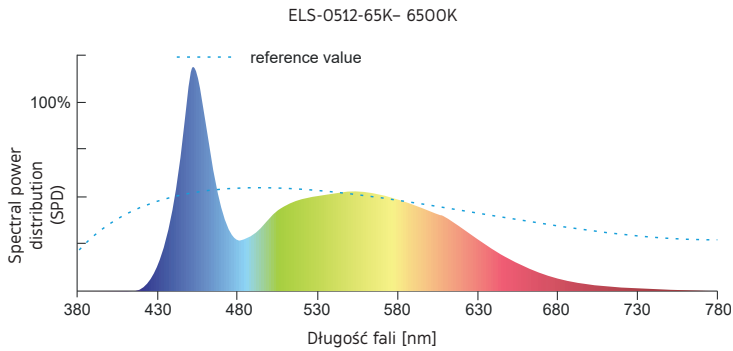

SPECTRAL ENERGY DISTRIBUTION

Spectral energy distribution for ELS-0512-30K-3000K and ELS-0512-65K-6500K. Photometric files (e.g LDT) and measurement data of all ELS-0512 series tapes are available on request.