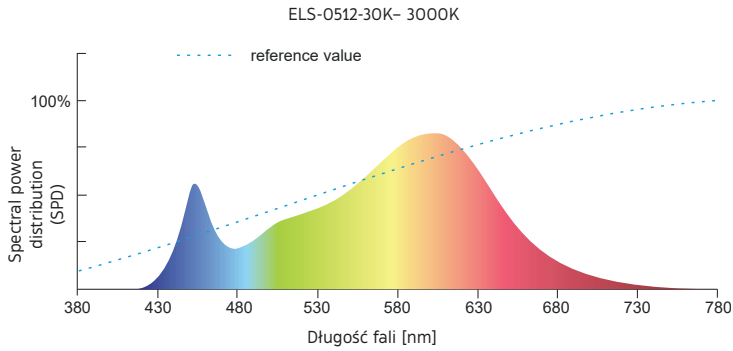

SPECTRAL ENERGY DISTRIBUTION

Spectral energy distribution for ELS-0512-30K-3000K and ELS-0512-65K-6500K. Photometric files (e.g LDT) and measurement data of all ELS-0512 series tapes are available on request.