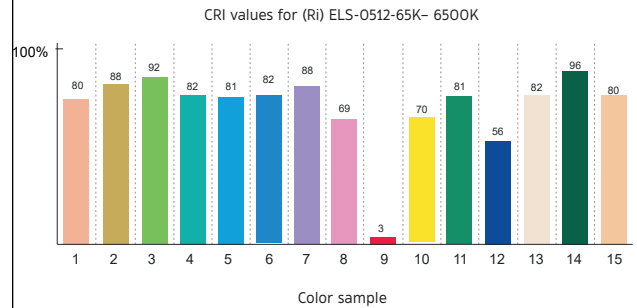

CRI COMPONENT VALUES

CRI component values for ELS-0512-30K-3000K and ELS-0512-65K-6500K Data for other versions are available on request.