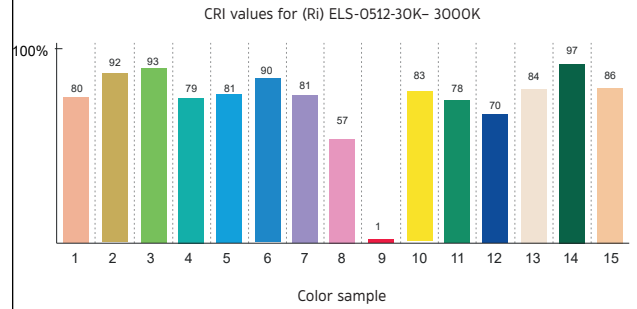

CRI COMPONENT VALUES

CRI component values for ELS-0512-30K-3000K and ELS-0512-65K-6500K Data for other versions are available on request.