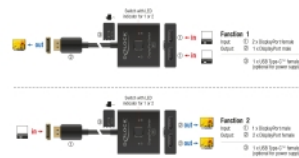

(depending on the system and the connected hardware)

- Plastic housing
- Colour: black
- Dimensions (LxWxH): ca. 55 x 55 x 15 mm
- Cable length without connectors: ca. 50 cm

System requirements

- A free DisplayPort female port
- DisplayPort cable

Package content

- Switch bidirectional
- User manual

Images