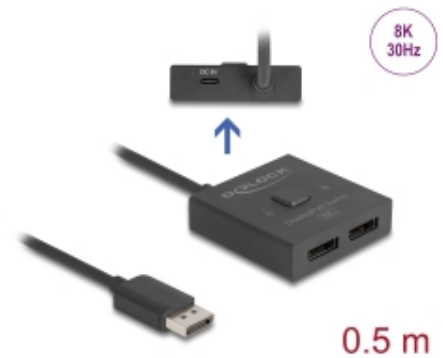

## Description

This DisplayPort switch by Delock is a **manual bidirectional switch** for connecting different devices with **DisplayPort** port. This switch offers two different applications.

### Function 1

Up to 2 devices can be connected to a monitor, TV or projector. At the push of a button, the device that is displayed on the screen can be selected.

### Function 2

A DisplayPort device can be connected to up to 2 screens. The screen on which the signal is displayed can be selected at the touch of a button. Simultaneous output to multiple screens is not possible.

## Please Note

The switch can be powered via the DisplayPort connector. If a device does not support DisplayPort power, the switch can be powered via the USB-C™ connector.

**Item no. 18906**

EAN: 4043619189069