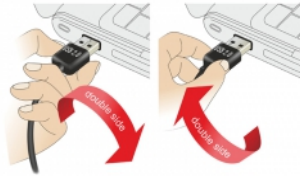

- Cable

Images