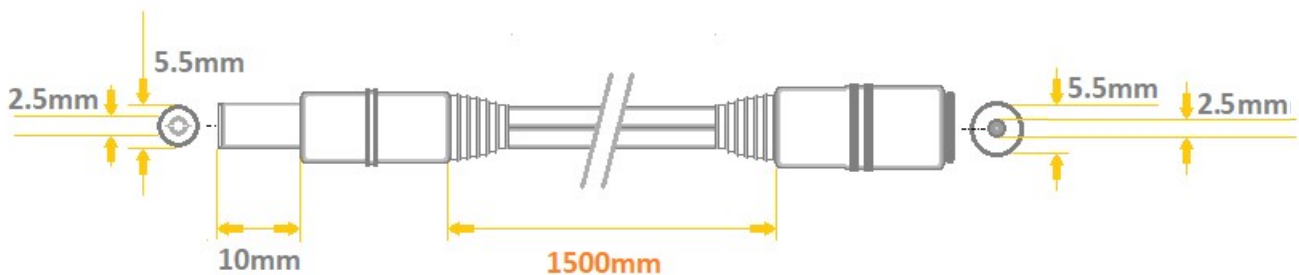

**White DC Power Cable 1.5m long**  
**PLUG 2.5x5.5 mm – straight**  
**Socket 2.5x5.5 mm**  
 flexible, multiwire conductors,  
 stranded of bare copper wires  
**2x0.5mm<sup>2</sup>**

Model
DC Plug (output)
DC Socket (input)
Construction
Cable cross section
Wire diameter
Nominal voltage
Rated current
Length
Jacket
Color
Inner conductor
Insulation resistance
Insulation thickness
Allowable operation temperature
Maximum wire resistance

P25-C25-T050-150WH
<b>2.5x5.5mm, straight</b> (round plug, outer diameter 5.5mm, inner diameter 2.5mm)
<b>2.5x5.5mm, straight</b> (round socket, outer diameter 2.5mm, inner diameter 5.5mm)
flexible, multiwire conductors, stranded of bare annealed copper wires
1.7 x 3.6mm
<b>2x0.50mm<sup>2</sup></b>
0-100V
1.5A
150cm
PVC
White
Cu
>100MΩ @ 500VDC
0.4mm
-20°C to 70°C
39.0 Ω/km @ 20°C