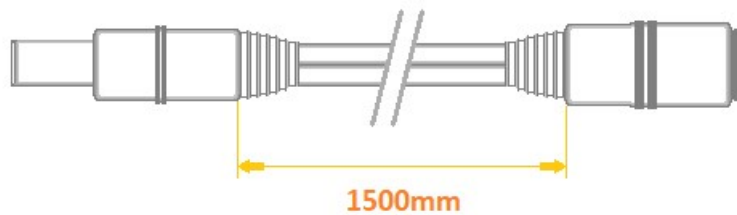

**White DC Power Cable 1.5m long**  
**PLUG 2.5x5.5 mm – straight**  
**Socket 2.5x5.5 mm**  
 flexible, multiwire conductors,  
 stranded of bare copper wires  
**2x0.5mm<sup>2</sup>**

Model
DC Plug (output)
DC Socket (input)
Construction
Cable cross section
Wire diameter
Nominal voltage
Rated current
Length
Jacket
Color
Inner conductor
Insulation resistance
Insulation thickness
Allowable operation temperature
Maximum wire resistance

P25-C25-T050-150WH
<b>2.5x5.5mm, straight</b> (round plug, outer diameter 5.5mm, inner diameter 2.5mm)
<b>2.5x5.5mm, straight</b> (round socket, outer diameter 2.5mm, inner diameter 5.5mm)
flexible, multiwire conductors, stranded of bare annealed copper wires
1.7 x 3.6mm
<b>2x0.50mm<sup>2</sup></b>
0-100V
1.5A
150cm
PVC
White
Cu
>100MΩ @ 500VDC
0.4mm
-20°C to 70°C
39.0 Ω/km @ 20°C