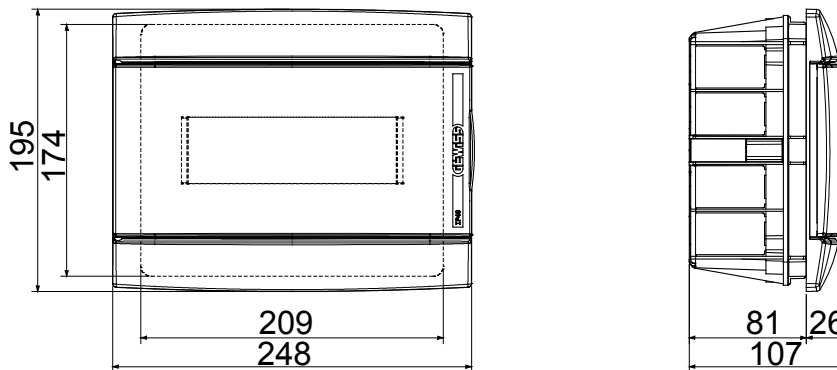

Insulation class	II (according to IEC 61140 standards)	Colour	Toner black
Outer dim. LxHxD (mm)	248x195x107	IP degree	IP40
Installation	Flush mounting enclosures	Dispersible power (W)	19
Mechanical resistance	IK08	Rated voltage	400V
Door colour	Smoked Transparent	No. of modules EN 50022	8+1/2
Rated current	125 A	Glow Wire Test	650 °C
For walls	Brickwall	Operating temperature	-15 ÷ +60°C
Type of material	Halogen-free in compliance with EN 60754-2	Thermo-pressure with ball	70 °C
Standard	EN 60670-1 (CEI 23-48) IEC60670-24 CEI 23-49	Insulation voltage	750 V
Max. installable terminal blocks	1 x 8 modules		

#### DIMENSIONAL