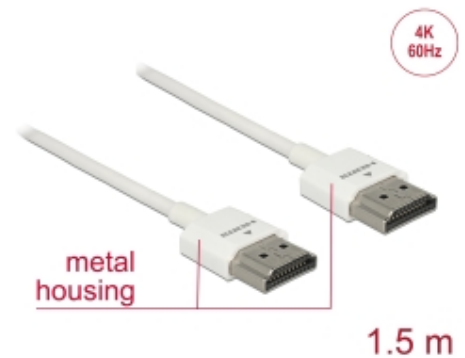

Delock Cable High Speed HDMI with Ethernet - HDMI-A male > HDMI-A male 3D 4K 1.5 m Slim High Quality

Description

This High Quality High Speed HDMI with Ethernet cable by Delock stands out due to its slim diameter and its short connectors. The triple shielded cable combines fast data transfer as well as audio- / video- and Ethernet connection. Due to the support of a maximum bandwidth of 18 Gb/s, 4K content (maximum frame rate 60 Hz), 3D content in 4K resolution (maximum frame rate 24 Hz) and content in 21:9 cinema aspect ratio can now be displayed. The cable allows the simultaneous transmission of two video channels to display video streams for two users on one screen, as well as the simultaneous transmission of up to four audio channels. The quality of audio transmissions is significantly improved by the sampling rate of up to 1536 kHz.

Item no. 85126

EAN: 4043619851263

Country of origin: China

Package: Zip poly bag

Special features

- Extra short connectors with full metal shielding
- Especially slim cable diameter

Technical details

- Connector:
 - 1 x High Speed HDMI-A 19 pin male >
 - 1 x High Speed HDMI-A 19 pin male
- High Speed HDMI with Ethernet (HEC) specification
- Cable gauge: 36 AWG
- Cable diameter: ca. 3.2 mm
- Twisted-pair cabling
- Copper conductor
- Gold-plated connector
- Triple shielded cable
- Metal housing
- Transfer of audio and video signals
- Data transfer rate up to 18 Gb/s
- Resolution up to 3840 x 2160 @ 60 Hz (depending on the system and the connected hardware)
- 3D support: up to 1920 x 1080 @ 60 Hz; 3840 x 2160 @ 30 Hz (depending on the

Technical characteristics

Data transfer rate:	up to 18 Gb/s
Maximum screen resolution:	3D: 3840 x 2160 @ 30 Hz 3840 x 2160 @ 60 Hz
Maximum refresh rate:	120 Hz

Physical characteristics

Connector finishing:	gold-plated
Pin finishing:	gold-plated
Conductor material:	copper
Cable gauge:	36 AWG
Shielding:	triple
Length:	1.5 m
Colour:	white
Cable diameter:	3.2 mm