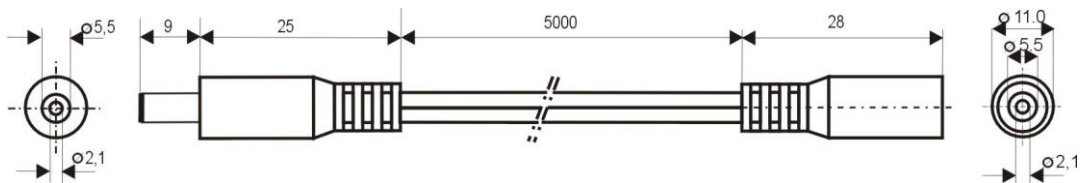

Specification:

Model	DC.EXT.0200.0500
DC Plug	5,5x2,1mm
DC Socket	5,5x2,1mm
Recommended voltage	0 - 48V
Max Current	5A
Dielectric Strength	500 VDC
Operating temperature	-20°C to +70°C
Cord Length	5000mm
Cable Diameter	2x2mm
Wire Diameter	2x0,5mm ²
ROHS	+